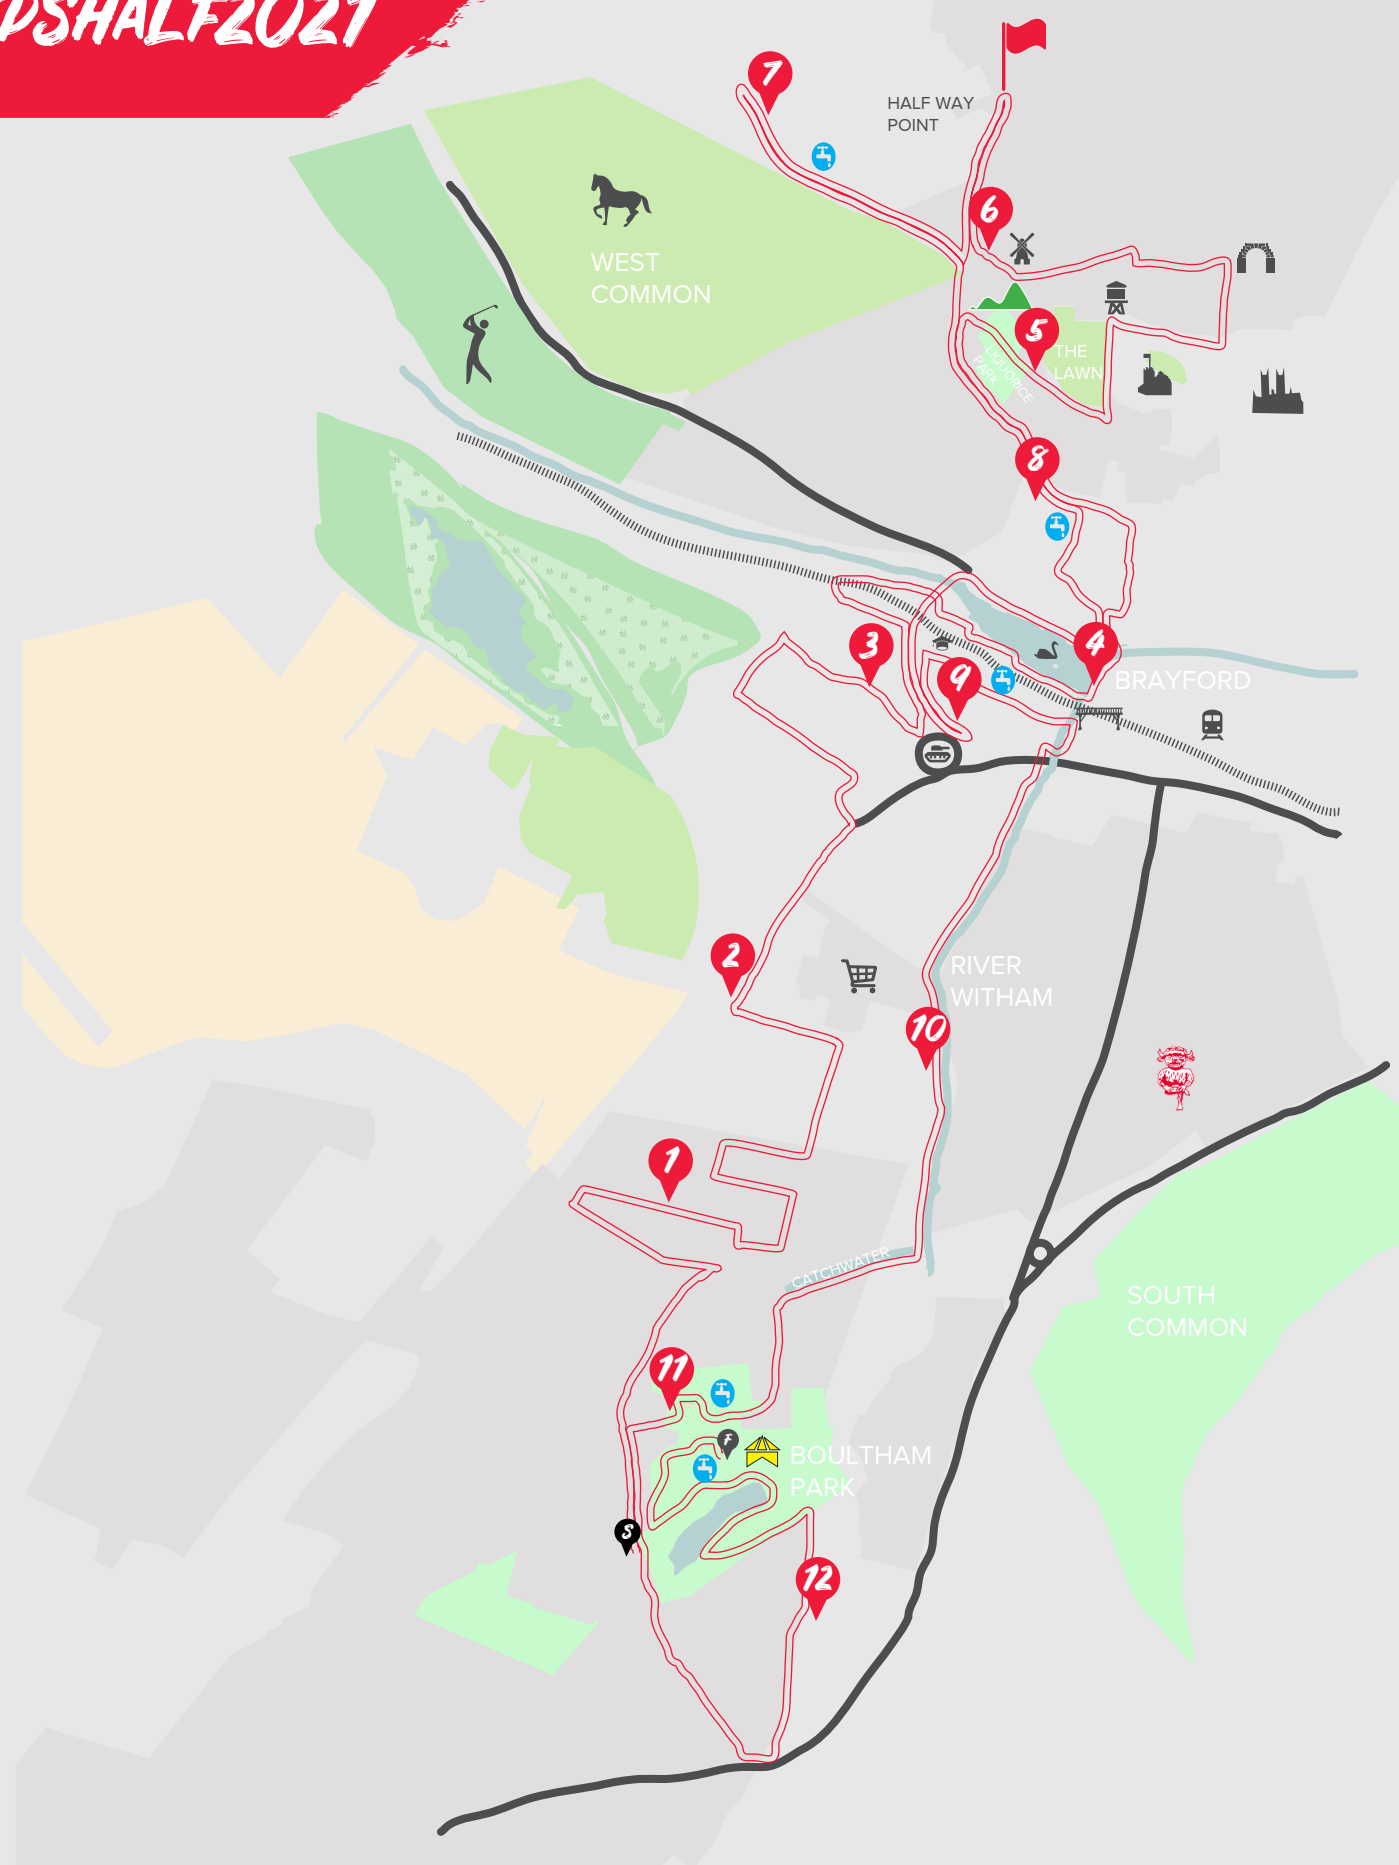

#IMPSHALF2021

KEY

- | | | | | | | | |
|--|-----------------------|--|-----------------------|--|-----------------------|--|-------------------|
| | Start | | University of Lincoln | | Lincoln Castle | | Lincoln Cathedral |
| | Finish | | Train Station | | Water Tower | | Newport Arch |
| | Event Village | | Tank Memorial | | Brayford Wharf Bridge | | West Common |
| | Water Station | | Tritton Shops | | Railway | | Ellis Mill |
| | Three Hills Challenge | | Carholme Golf Course | | Brayford Pool | | |

Route and markers may be subject to change.